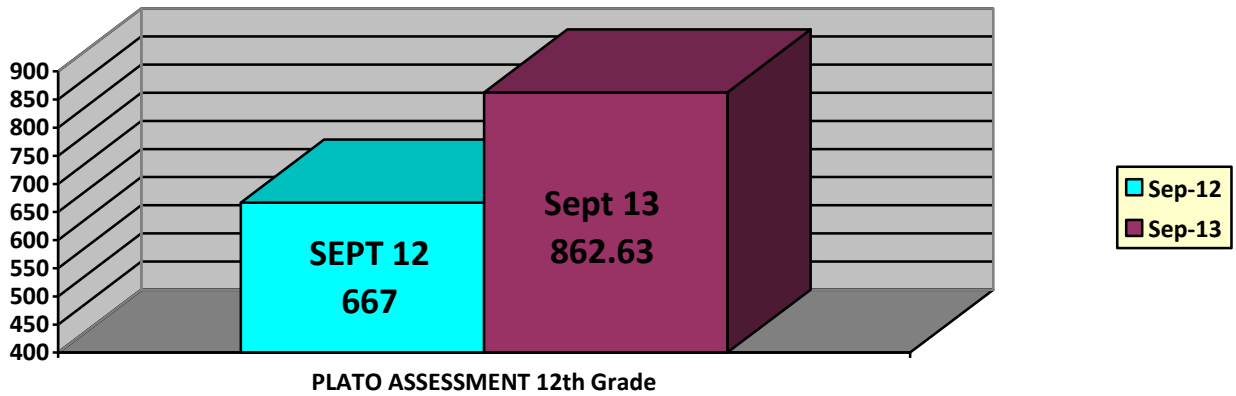

Average Score

12th Grade Average Score

- September 2012= 667.0 points
- September 2013 = 862.63 points